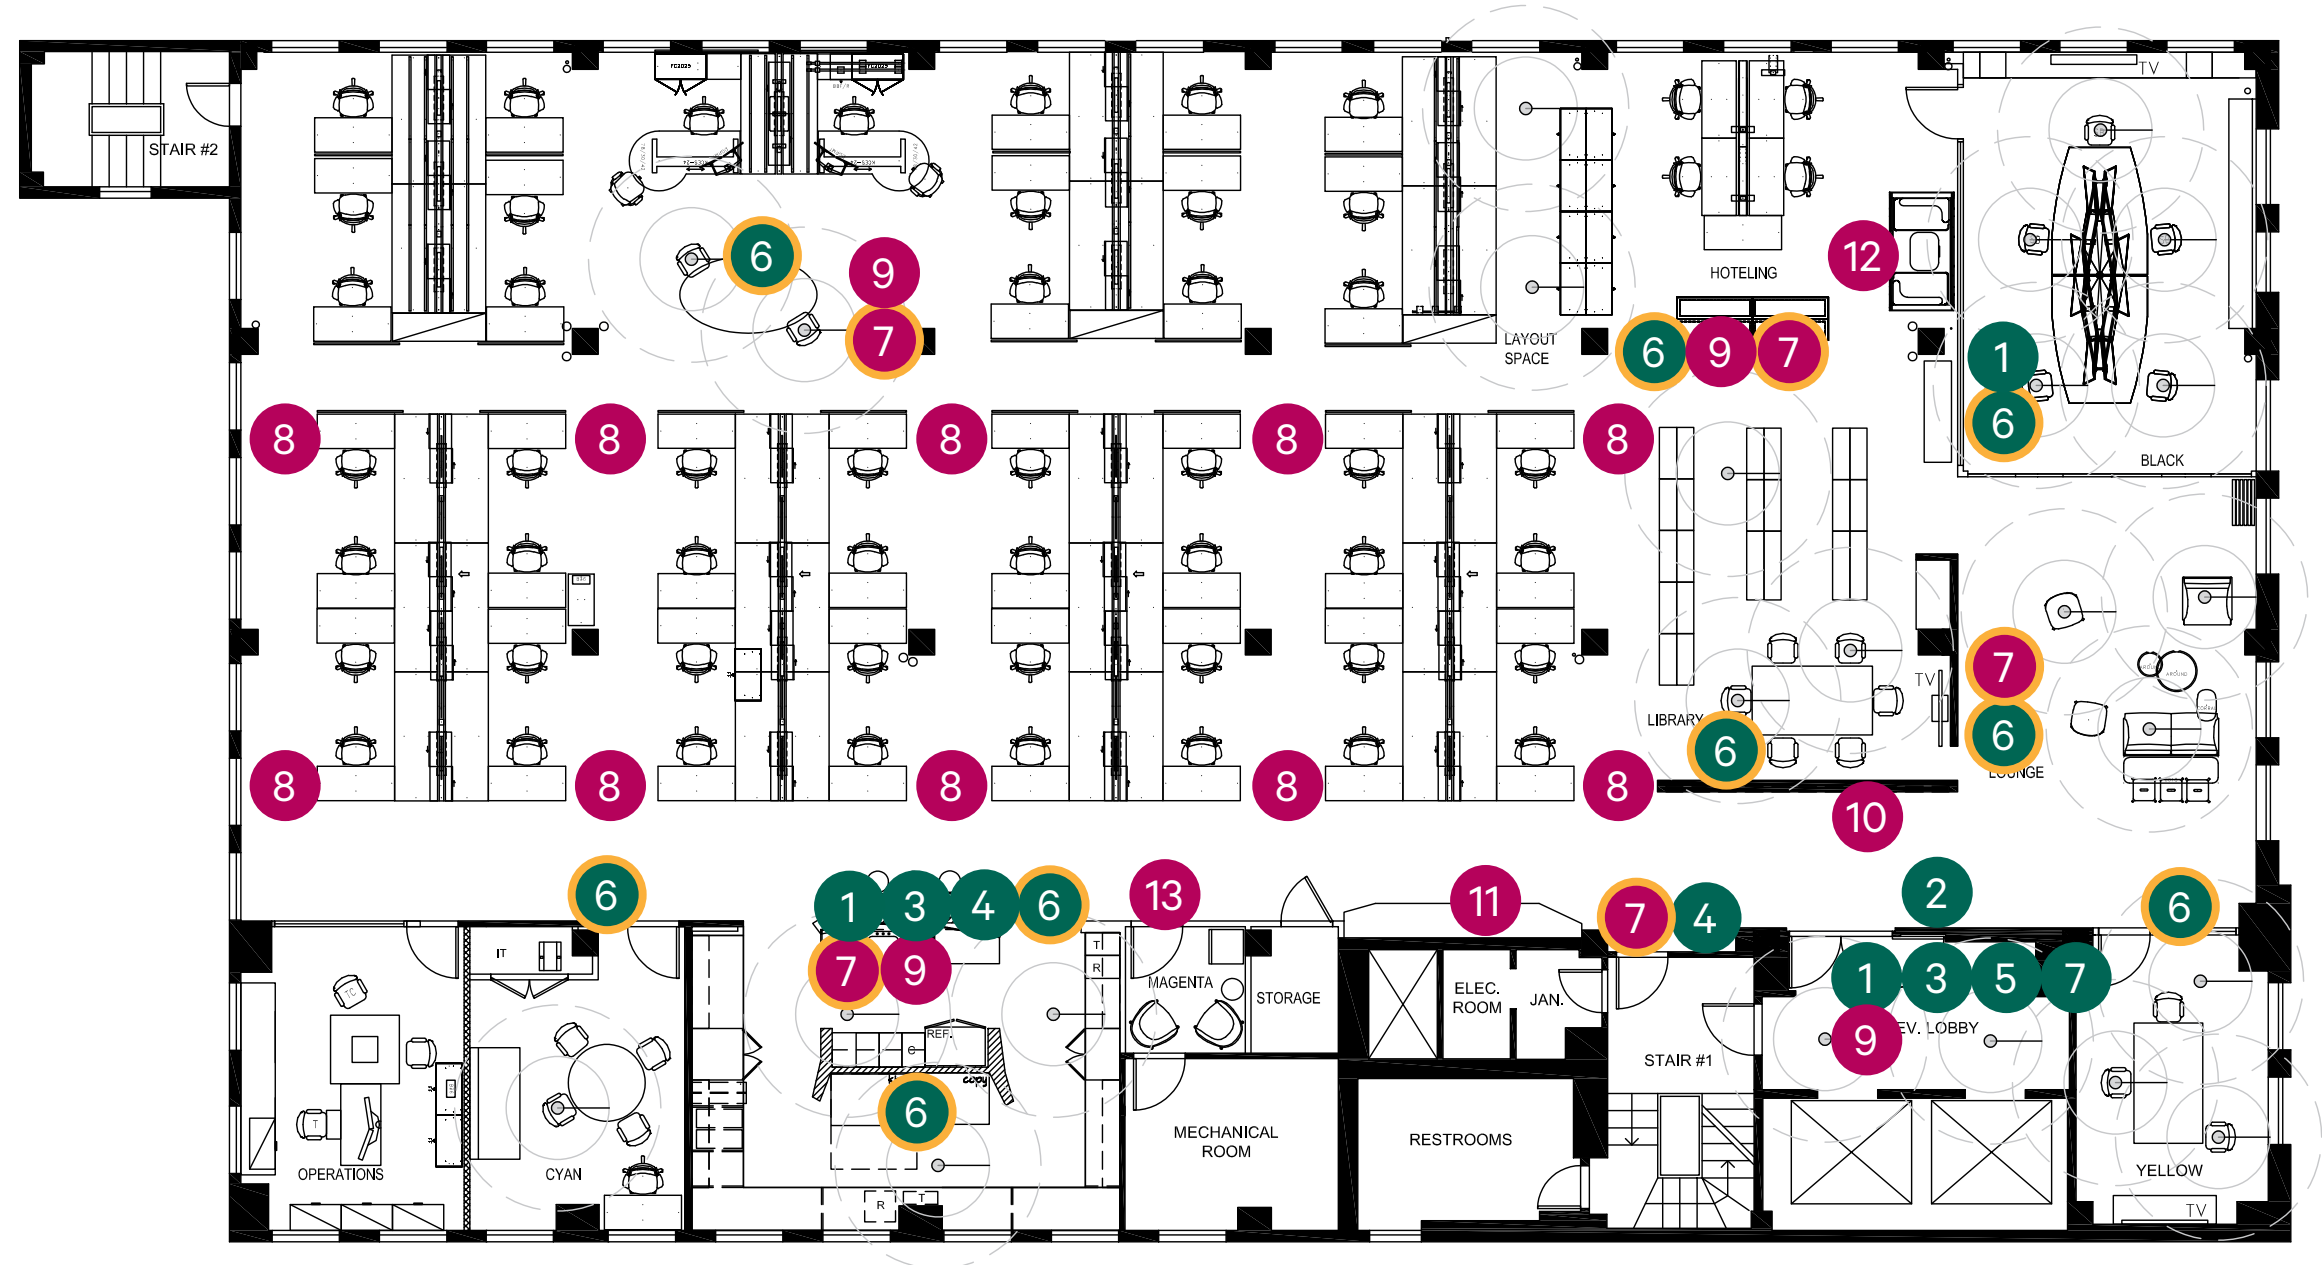

OFFICE SIGNAGE KEY PLAN

- 1
- 2
- 3
- 4
- 5
- 6
- 7
- 8
- 9
- 10
- 11
- 12
- 13

SIGN SIZES:
 LARGE - 11x17
 SMALL - 8.5x11