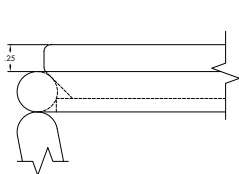

Veneer/Laminate Top