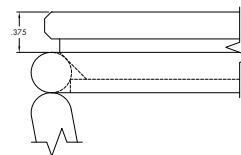

Glass Top

- » For veneer tops, edge finish will always match the top finish color, unless otherwise specified.
- » For standard laminate tops (laminate cannot be applied to the edge):
  - Wood grain laminates, edge finish will match the laminate top color, unless otherwise specified.
  - Solid color laminates, edge finish will be natural (clear coat) as standard, unless otherwise specified.
- » For Corian and back-painted glass tops, subtop edge is finished in natural (clear coat) only.
- » Edges are also available in all standard wood finishes, please specify. For custom edge finishes, please add one-time upcharge of $400 List per color, per order.
- » All standard and custom wood finishes available.
- » For custom wood finishes, please add $400 List per color per order.
- » For standard laminates, refer to Standard Finish Card.
- » For custom laminates, add $500 List per color per order. Pre-approval required, please contact client services.
- » For non-standard Corian or back-painted glass colors, please contact client services for pricing.
- » 3/8" diameter metal rod base available in standard and premium finishes.
- » Standard with felt glides.
- » All dimensions are nominal.