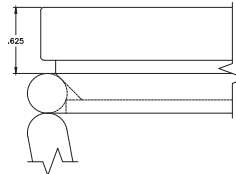

BETWIXT TABLES // DESIGNED BY 5D STUDIO

SPECIFICATIONS:

- » Tops offered in Ash and Walnut veneer as well as laminate, Corian® and Starphire® low iron back-painted glass.
- » Veneer and laminate tops are 1/2" thick (visibility above the frame is 1/4").
- » Corian top is 1/2" thick and includes 1/8" sub-top (visibility above the frame is 5/8").
- » Glass tops are 1/4" thick, back-painted white as standard and may be used as a writable surface with dry-erase markers. 1/8" sub top included (visibility above the frame is 3/8").

Corian Top

- » For veneer tops, edge finish will always match the top finish color, unless otherwise specified.
- » For standard laminate tops (laminate cannot be applied to the edge):
  - Wood grain laminates, edge finish will match the laminate top color, unless otherwise specified.
  - Solid color laminates, edge finish will be natural (clear coat) as standard, unless otherwise specified.
- » For Corian and back-painted glass tops, subtop edge is finished in natural (clear coat) only.
- » Edges are also available in all standard wood finishes, please specify. For custom edge finishes, please add one-time upcharge of $400 List per color, per order.
- » All standard and custom wood finishes available.
- » For custom wood finishes, please add $400 List per color per order.
- » For standard laminates, refer to Standard Finish Card.
- » For custom laminates, add $500 List per color per order. Pre-approval required, please contact client services.
- » For non-standard Corian or back-painted glass colors, please contact client services for pricing.
- » 3/8" diameter metal rod base available in standard and premium finishes.
- » Standard with felt glides.
- » All dimensions are nominal.