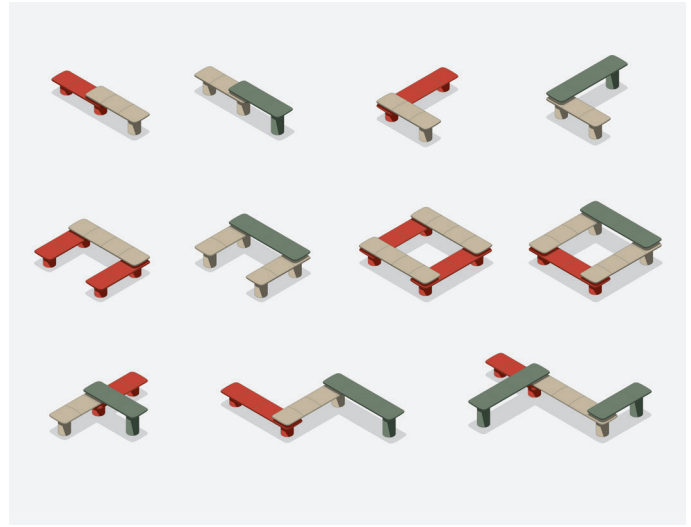

Hightower™

Levels

Inspired by the concept of dwelling, the Levels bench collection takes a unique approach to finding personal space in public areas. Varying heights, lengths and connection points allow these highly configurable pieces to be overlapped and composed in ways that enable users to find their own place or gather in groups.

MODELS:

Additional models available on our website.

Solo - Short, Low Height

GZ230-

W: 70.9"
D: 23.6"
H: 16.9"

Solo - Medium, Low Height

GZ231-

W: 94.5"
D: 23.6"
H: 16.9"

Solo - Long, Low Height

GZ232-

W: 118.1"
D: 23.6"
H: 16.9"

Solo - Short, Mid Height

GZ234-

W: 70.9"
D: 23.6"
H: 22.8"

Solo - Medium, Mid Height

GZ235-

W: 94.5"
D: 23.6"
H: 22.8"

Solo - Long, Mid Height

GZ236-

W: 118.1"
D: 23.6"
H: 22.8"

Connect - Short, Mid Height

GZ244-

W: 70.9"
D: 23.6"
H: 22.8"

Bridge - Long