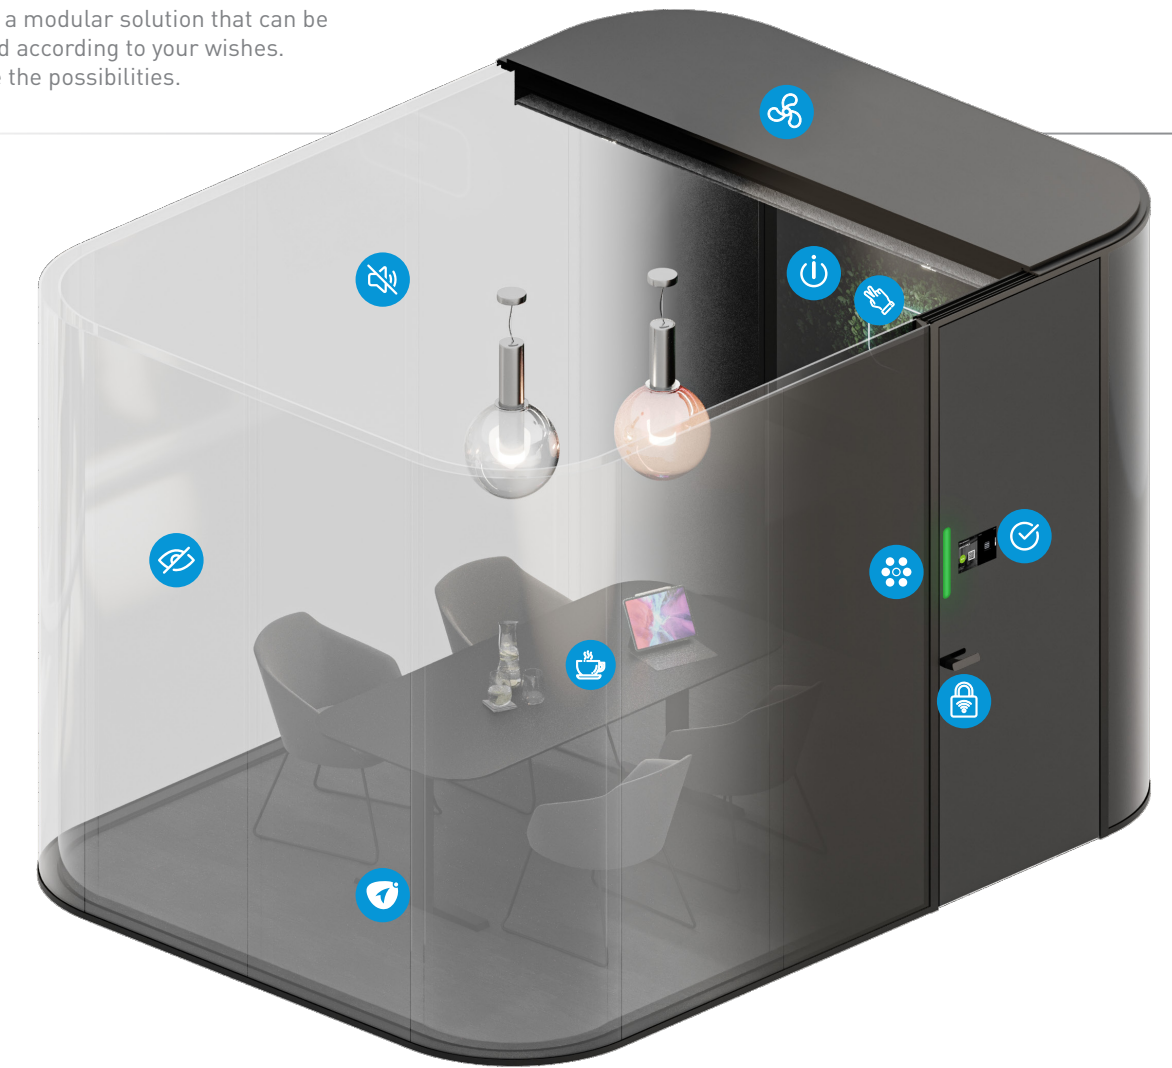

UNLOCK FULL POTENTIAL

WORLD-RENOWNED CZECH GLASS WITH A TWIST

Traditional Czech glassmaking goes back centuries and is famous for its design and craftsmanship.

Merging our 30 years of experience in modern glass partitions with our Bohemian history, Oasis is the world's first smart glass frameless meeting room with rounded corners. The unique outside look is complimented by the hand-crafted crystal lights inside.

TRADITION MEETS FUTURE

DESIGNED BY:
Reakt::r

ADJUST IT TO YOUR NEEDS

OASIS® is a modular solution that can be configured according to your wishes. These are the possibilities.

- SMART KEYLESS ENTRY
- RESERVATION PANEL INTEGRATED INTO DOORS
- DOUBLE-SIDED STATUS LED INDICATOR
- ENVIRONMENTAL & OCCUPANCY ANALYTICS BY SPACETI
- ALWAYS-ON INTERACTIVE SYSTEM SMART-I-WALL®
- DIGITAL MEETING ROOM ASSISTANT
- AUTOMATIC LIGHTING & SILENT AIR VENTILATION
- LIKO-GLASS® DIGITAL BLINDS
- ACOUSTICS UP TO 43 DB
- CUSTOM GESTURE CONTROL SWITCHES

ALSO AVAILABLE: OASIS® SQUARE

A minimalistic version with sharp corners and without the extra technology is an ideal and easy solution for your meetings or for work concentration.

Learn about all the possibilities from our specialists.