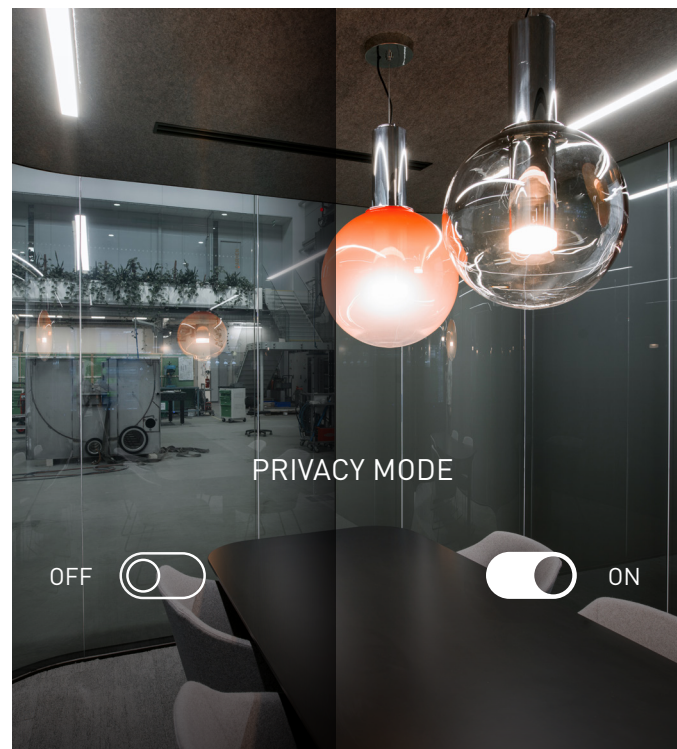

OASIS® combines the best that the smart tech world has to offer. However, it is not only about putting technologies together.

We have developed a simple user experience coming from our own findings of what most modern meeting rooms are missing.

UNLOCK FULL POTENTIAL

WORLD-RENOWNED CZECH GLASS WITH A TWIST

Traditional Czech glassmaking goes back centuries and is famous for its design and craftsmanship.

Merging our 30 years of experience in modern glass partitions with our Bohemian history, Oasis is the world's first smart glass frameless meeting room with rounded corners. The unique outside look is complimented by the hand-crafted crystal lights inside.

TRADITION MEETS FUTURE

DESIGNED BY:
Reakt::r

ADJUST IT TO YOUR NEEDS

OASIS® is a modular solution that can be configured according to your wishes. These are the possibilities.

- SMART KEYLESS ENTRY
- RESERVATION PANEL INTEGRATED INTO DOORS
- DOUBLE-SIDED STATUS LED INDICATOR
- ENVIRONMENTAL & OCCUPANCY ANALYTICS BY SPACETI
- ALWAYS-ON INTERACTIVE SYSTEM SMART-I-WALL®
- DIGITAL MEETING ROOM ASSISTANT
- AUTOMATIC LIGHTING & SILENT AIR VENTILATION
- LIKO-GLASS® DIGITAL BLINDS
- ACOUSTICS UP TO 43 DB
- CUSTOM GESTURE CONTROL SWITCHES

ALSO AVAILABLE: OASIS® SQUARE

A minimalistic version with sharp corners and without the extra technology is an ideal and easy solution for your meetings or for work concentration.

Learn about all the possibilities from our specialists.